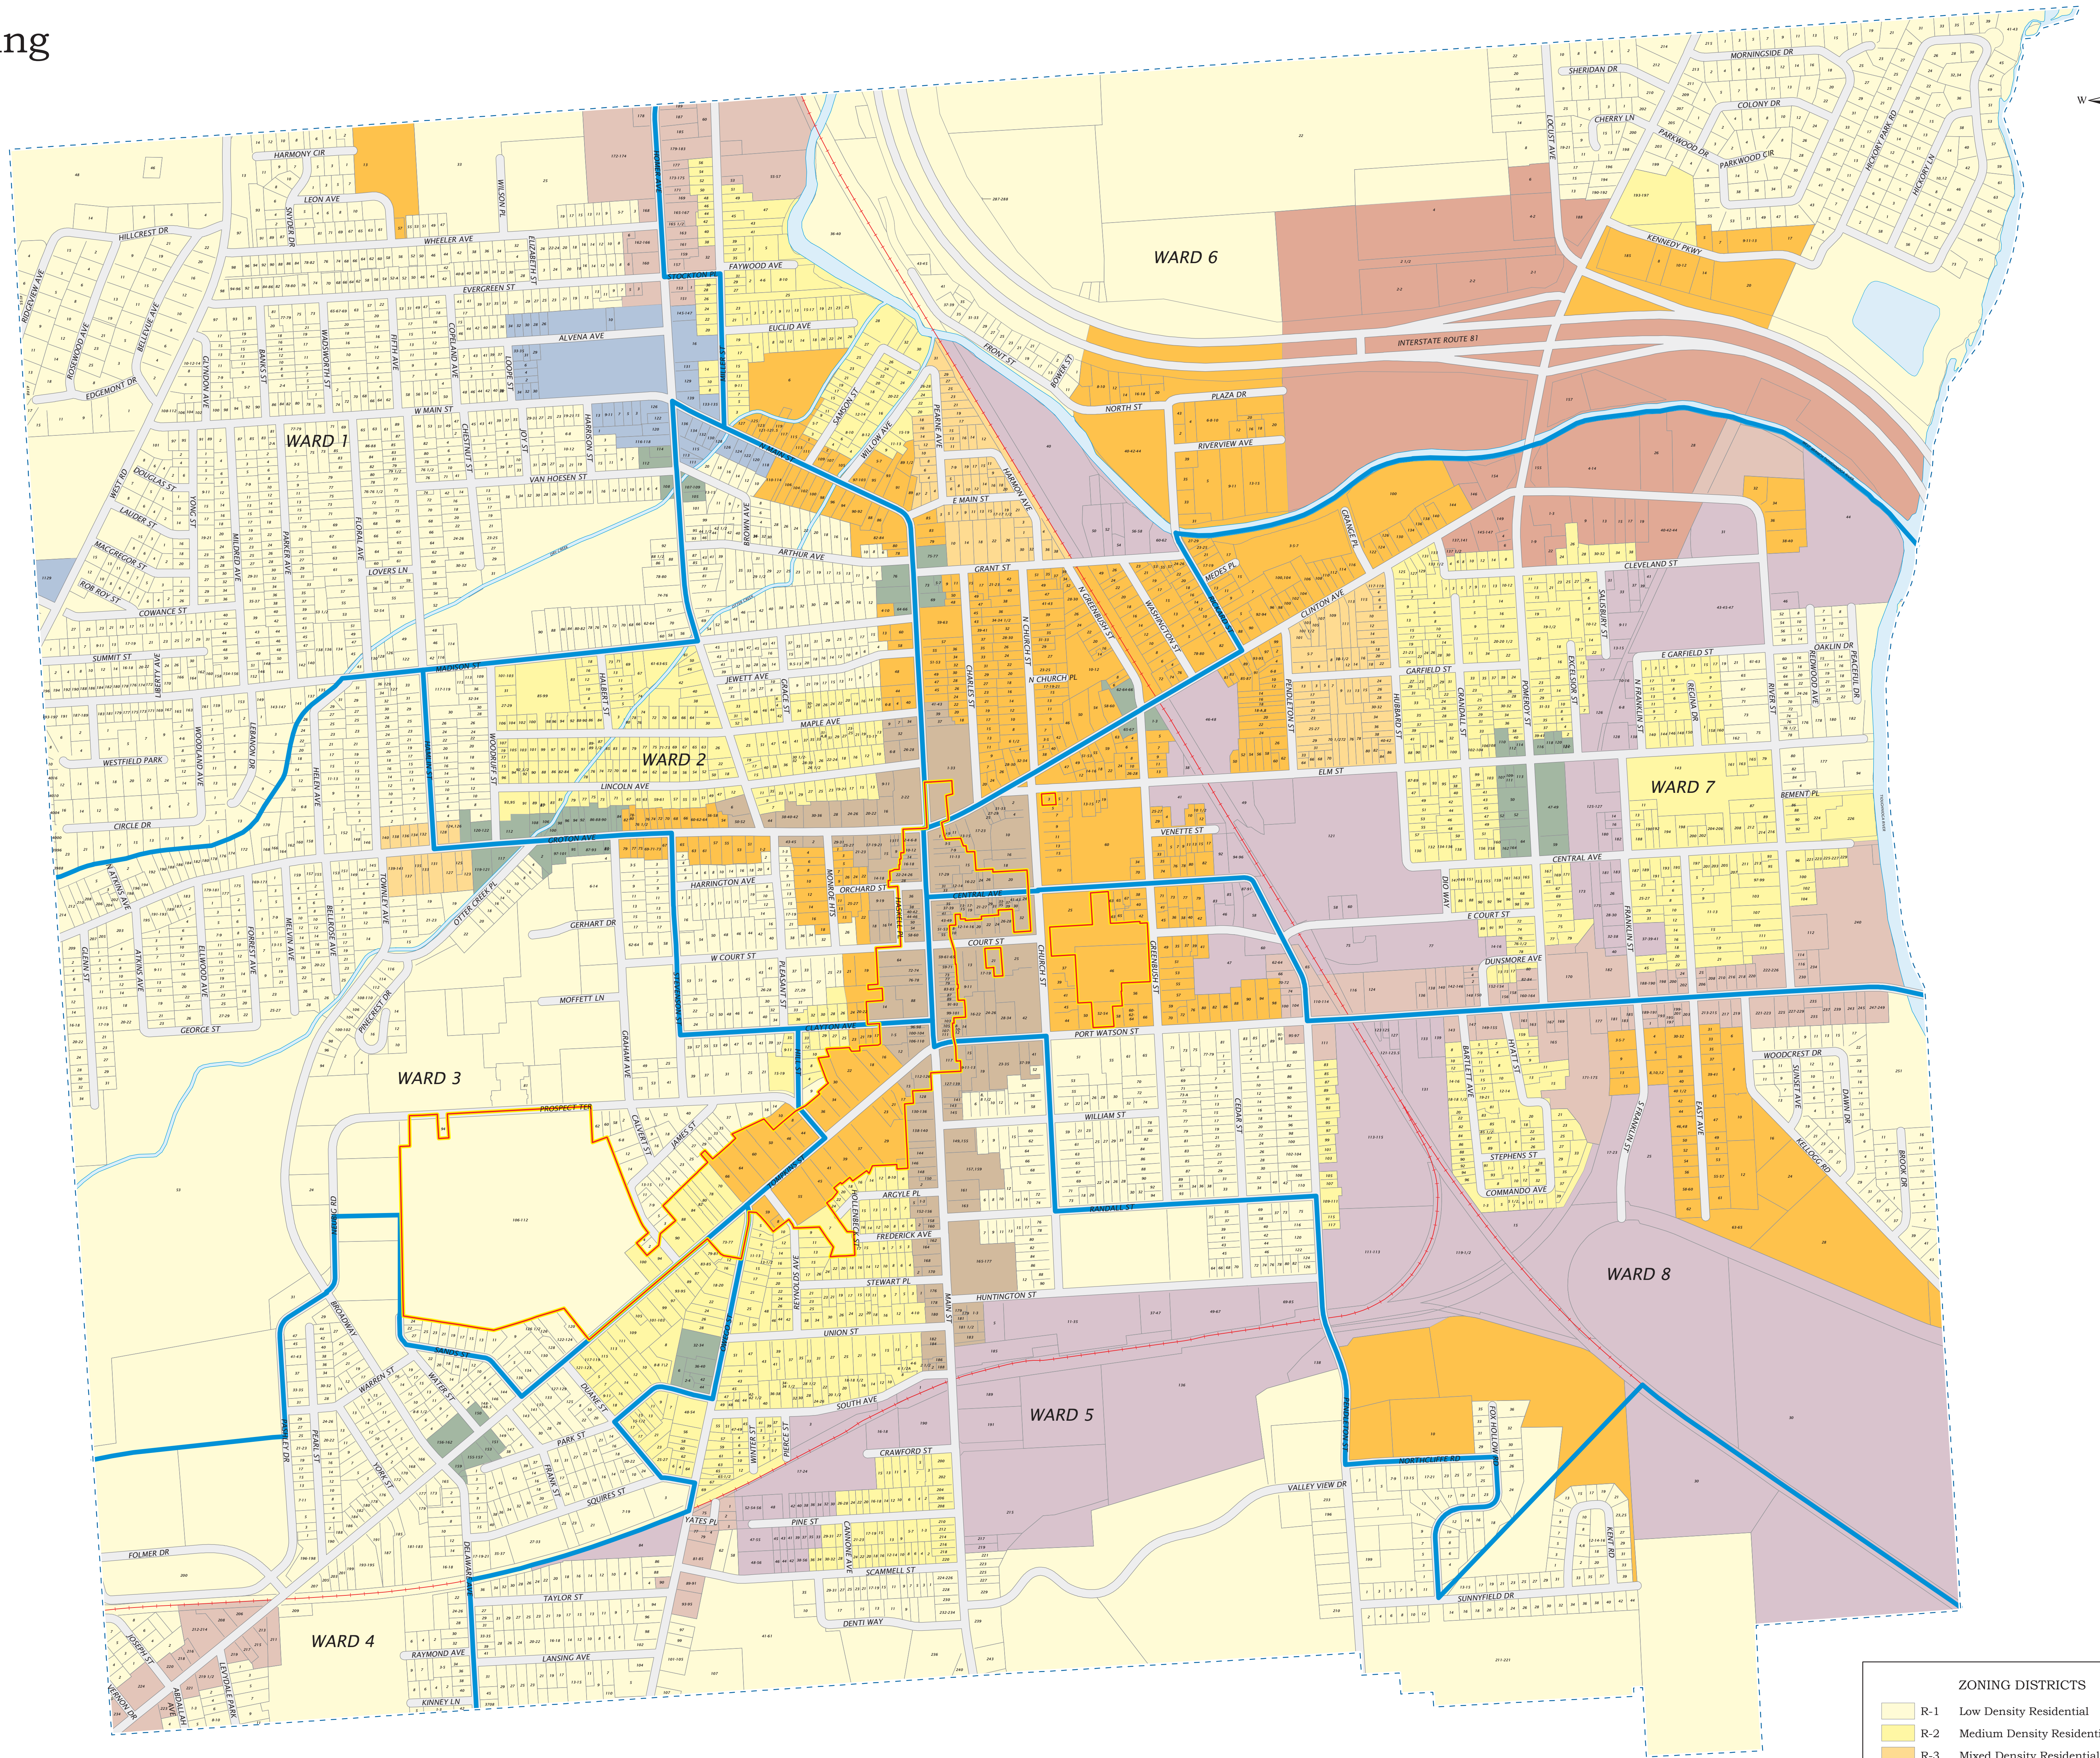

City of Cortland Zoning

— WARD BOUNDARIES

ZONING DISTRICTS	
	R-1 Low Density Residential
	R-2 Medium Density Residential
	R-3 Mixed Density Residential
	R-4 Multifamily Residential
	PO Professional Office
	NB Neighborhood Business
	GB-1 General Business Regional
	GB-2 General Business Local
	CB Central Business
	GI General Industrial
	HD Historic/Architectural Design Overlay