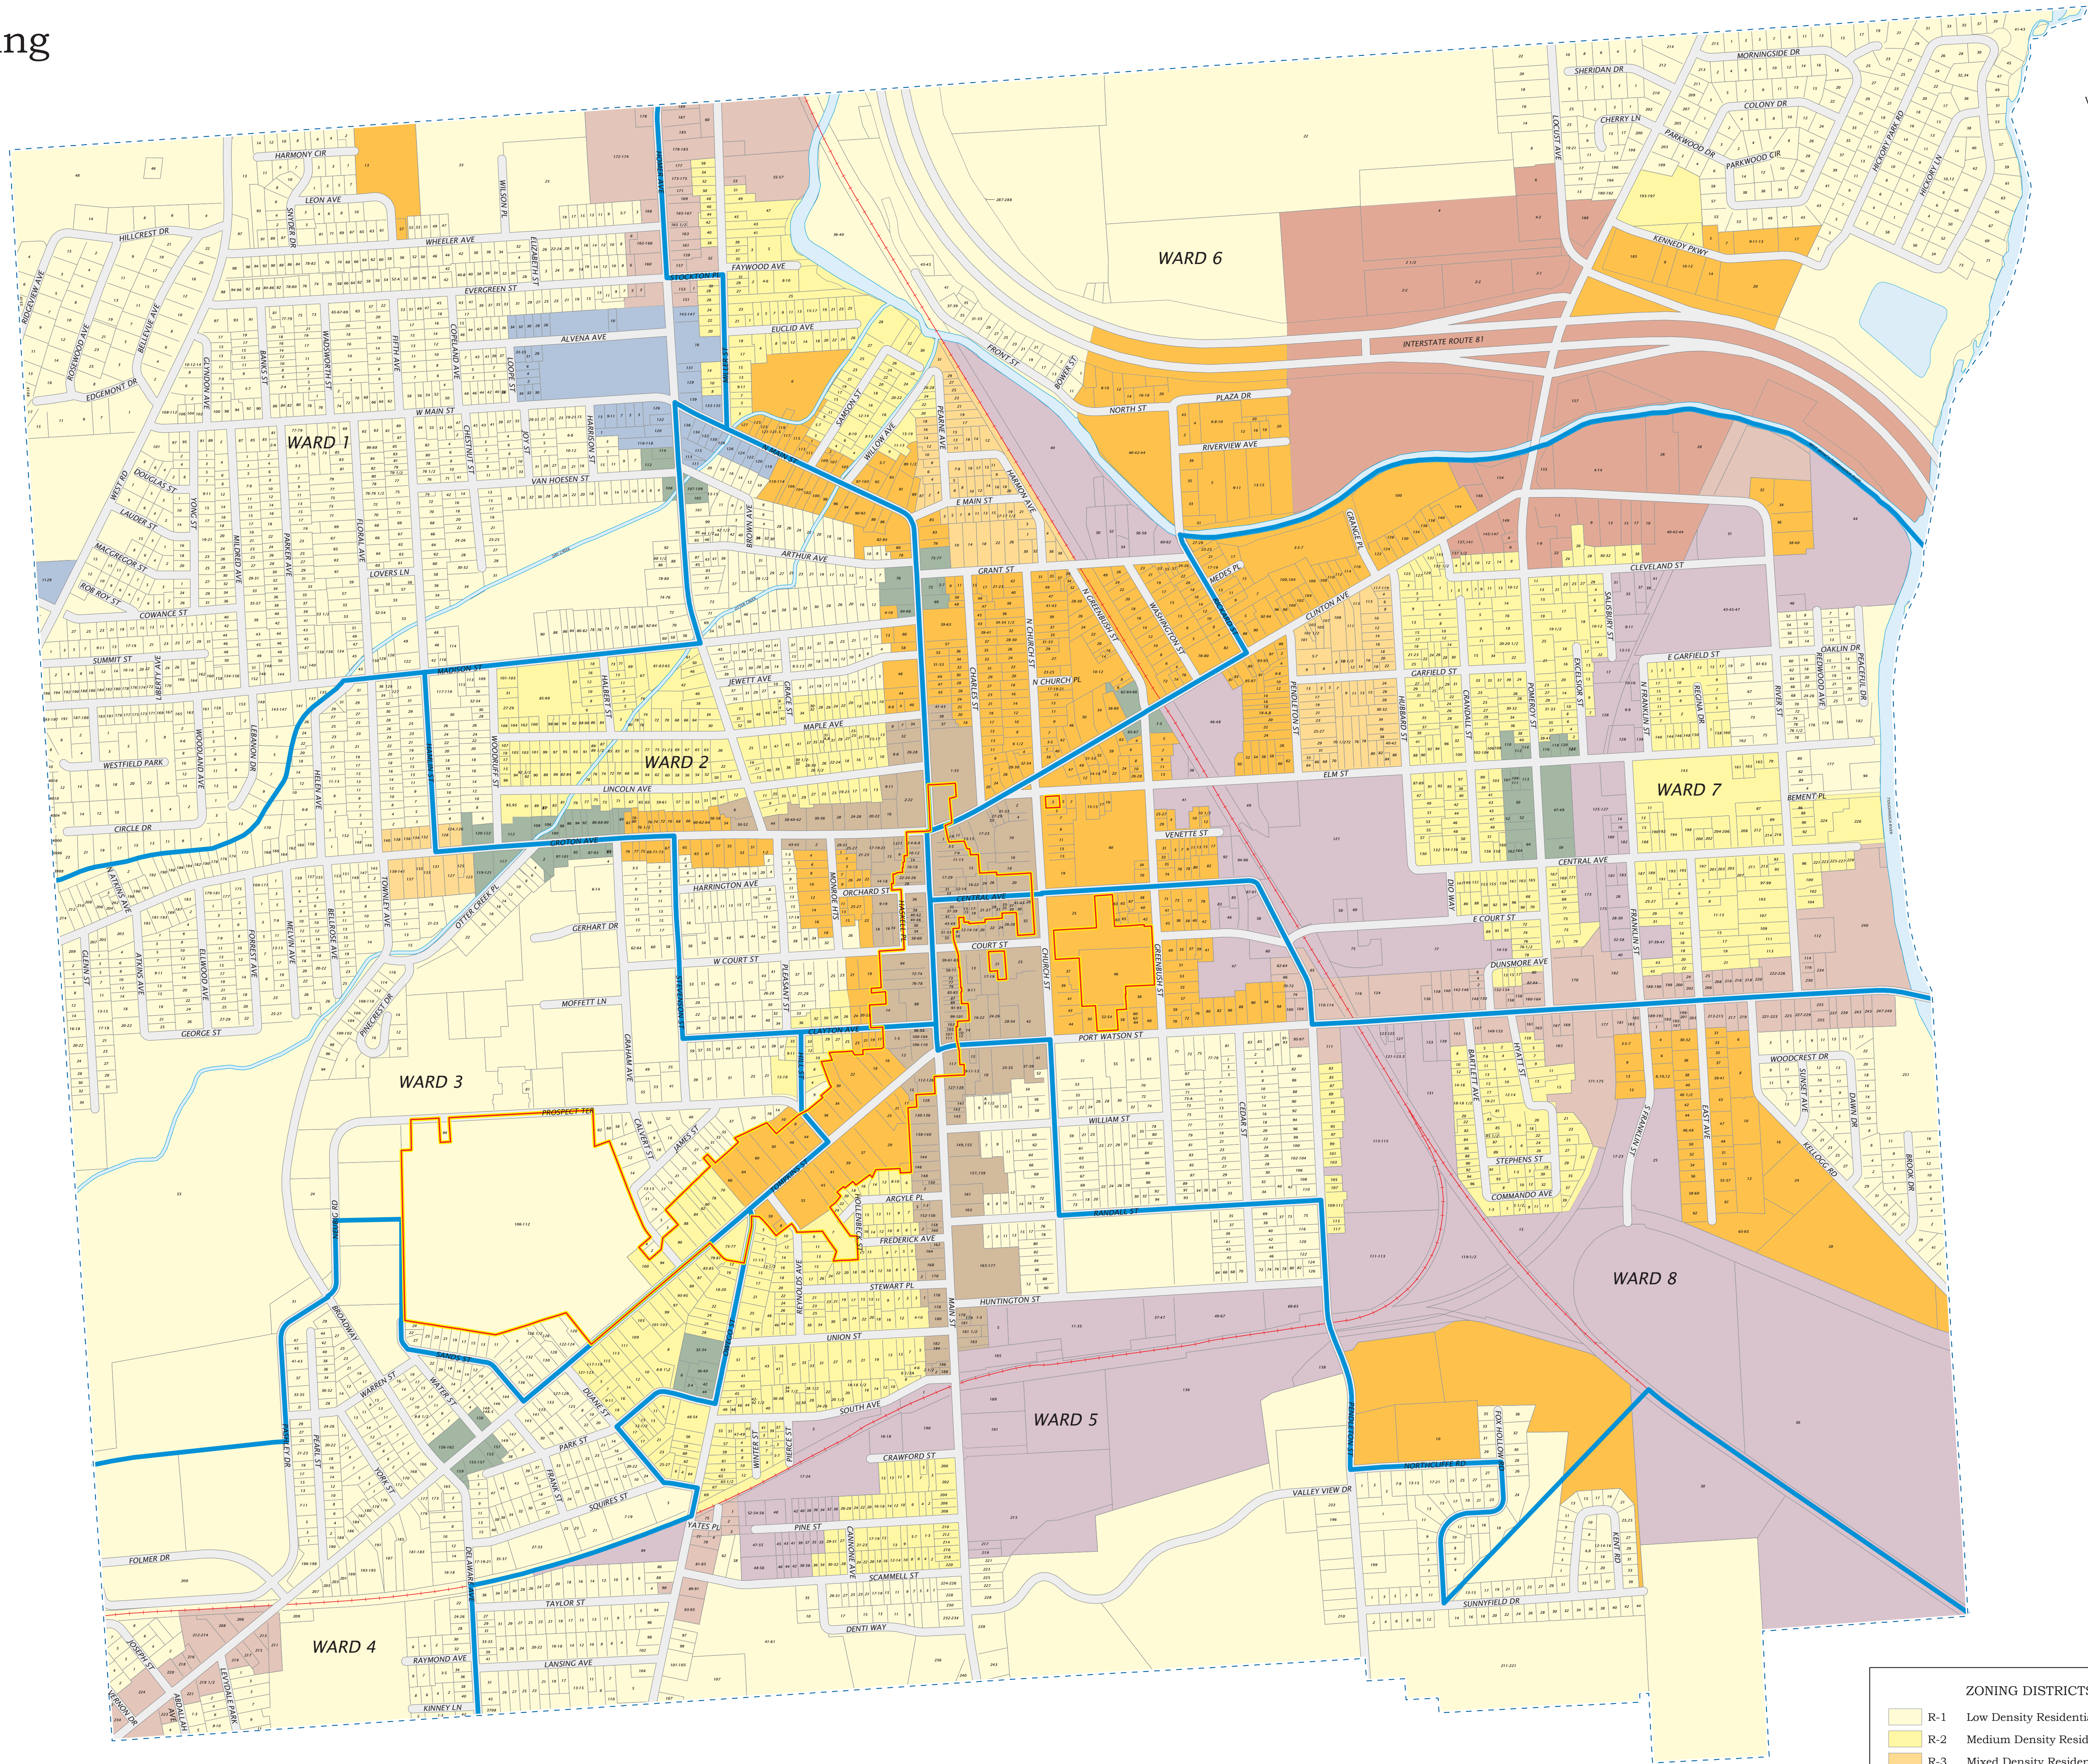

City of Cortland

Zoning

— WARD BOUNDARIES

ZONING DISTRICTS	
	R-1 Low Density Residential
	R-2 Medium Density Residential
	R-3 Mixed Density Residential
	R-4 Multifamily Residential
	PO Professional Office
	NB Neighborhood Business
	GB-1 General Business Regional
	GB-2 General Business Local
	CB Central Business
	GI General Industrial
	HD Historic/Architectural Design Overlay